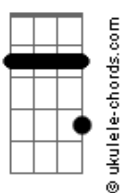

Leanna Firestone - You Just Didn't Like Me That Much

tom:

A

[Primeira Parte]

A
You weren't the right person at the wrong time
You just didn't like me that much
D7M
You weren't some evil mastermind
You didn't try to hurt me on purpose
E
But I thought that you wanted
D7M
To attempt and ruin my life (Ruin my life)
A
But then I realized you just didn't like me that much
A
And it wasn't deliberate
D7M
There was no big plan or some grand scheme
E
I wasn't a target, it would have been someone else if it
wasn't me
E
But I am an idiot
A Gbm D
So it's not your fault that I fell in love with someone? who
E A
Just didn't like me that much
(You just didn't, you just didn't)

[Segunda Parte]

A
You weren't the one that got away
E
You just didn't like me that much

Acordes

D7M

A

E

Gbm

D