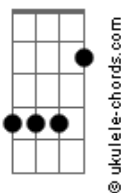

Leanna Firestone - You Just Didn't Like Me That Much

tom:

A

[Primeira Parte]

A
You weren't the right person at the wrong time
You just didn't like me that much
D7M
You weren't some evil mastermind
You didn't try to hurt me on purpose
E
But I thought that you wanted
D7M
To attempt and ruin my life (Ruin my life)
A
But then I realized you just didn't like me that much
A
And it wasn't deliberate
D7M
There was no big plan or some grand scheme
E
I wasn't a target, it would have been someone else if it
wasn't me
E
But I am an idiot
A Gbm D
So it's not your fault that I fell in love with someone? who
E A
Just didn't like me that much
(You just didn't, you just didn't)

[Segunda Parte]

A
You weren't the one that got away
E
You just didn't like me that much

Acordes

D7M

A

E

Gbm

D