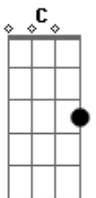

© ukulele-chords.com