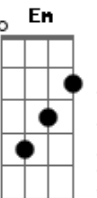

Led Zeppelin - Stairway To Heaven

Tom: C
Intro: Primeiro Parte da Intro 2x:

Segunda Parte da Intro:

Primeira Parte:

There's a lady who's sure ^{Am E13-#}
All that glitters is gold ^{C D}
And she's buying the stairway to hea__ven ^{F G Am}

Primeira Parte - variação na letra:

In a tree by the brook ^{Am E13-#}
There's a songbird who sings ^{C D}
Sometimes all of our thoughts are misgi__ven ^{F G Am}
(Am E C D F G Am G)

Terceira Parte:

Oh, it makes me wonder ^{Am D D Am D D D D}
Oh, it makes me wonder ^{Am D D}
(Am D D D D)

(Violão)

(D D D D D D D D D D D) C

(Guitarra 3 - com slide)

(D D D D D D D D D D)

C G

Quinta Parte:

(Guitarra 2)

(Guitarra 2)

And she's buying a stairway to heaven

Acordes

© ukulele-chords.com

© ukulele-chords.com

© ukulele-chords.com

© ukulele-chords.com

© ukulele-chords.com

© ukulele-chords.com