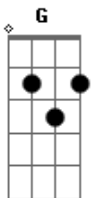

Led Zeppelin - Stairway To Heaven

Tom: C
Intro: Primeiro Parte da Intro 2x:

Segunda Parte da Intro:

Primeira Parte:

There's a lady who's sure ^{Am E13-#}
All that glitters is gold ^{C D}
And she's buying the stairway to hea__ven ^{F G Am}

Primeira Parte - variação na letra:

In a tree by the brook ^{Am E13-#}
There's a songbird who sings ^{C D}
Sometimes all of our thoughts are misgi__ven ^{F G Am}
(Am E C D F G Am G)

Terceira Parte:

Oh, it makes me wonder ^{Am D D Am D D D D}
Oh, it makes me wonder ^{Am D D}
(Am D D D D)

(Violão)

(D D D D D D D D D D D) C

(Guitarra 3 - com slide)

(D D D D D D D D D D)

C G

Quinta Parte:

(Guitarra 2)

(Guitarra 2)

And she's buying a stairway to heaven

Acordes

© ukulele-chords.com

© ukulele-chords.com

© ukulele-chords.com

© ukulele-chords.com

© ukulele-chords.com

© ukulele-chords.com