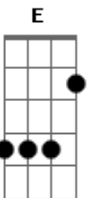

Led Zeppelin - Stairway To Heaven

Tom: C
Intro: Primeiro Parte da Intro 2x:

Segunda Parte da Intro:

Primeira Parte:

There's a lady who's sure ^{Am E13-#}
All that glitters is gold ^{C D}
And she's buying the stairway to hea__ven ^{F G Am}

Primeira Parte - variação na letra:

In a tree by the brook ^{Am E13-#}
There's a songbird who sings ^{C D}
Sometimes all of our thoughts are misgi__ven ^{F G Am}
(Am E C D F G Am G)

Terceira Parte:

Oh, it makes me wonder ^{Am D D Am D D D D}
Oh, it makes me wonder ^{Am D D}
(Am D D D D)

(Violão)

(D D D D D D D D D D D) C

(Guitarra 3 - com slide)

(D D D D D D D D D D)

C G

Quinta Parte:

(Guitarra 2)

(Guitarra 2)

And she's buying a stairway to heaven

Acordes

© ukulele-chords.com

© ukulele-chords.com

© ukulele-chords.com

© ukulele-chords.com

© ukulele-chords.com

© ukulele-chords.com