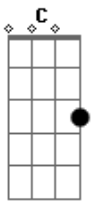

© ukulele-chords.com