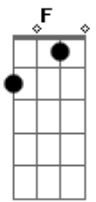

Lee Hazlewood - Your Sweet Love

tom:
F
Stranger's arms reach out to me
Cause they know I'm so lonely
Then my mind goes back to you
Your sweet love sees me through
Your sweet love sees me through
Stranger's eyes see through me
They know I need company

C Gm F C
Then I stop and think of you
C Gm F C
Your sweet love sees me through
C Gm F C
Your sweet love sees me through
C Gm F C
Strangers take my loneliness
C Gm F C
Tell me that they understand
C Gm F C
Until the death I'll think of you
C Gm F C
And your sweet love sees me through
C Gm F C
Your sweet love sees me through

Acordes

© ukulele-chords.com