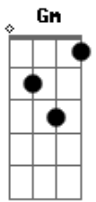

© ukulele-chords.com