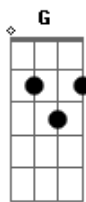

© ukulele-chords.com