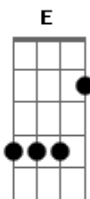

© ukulele-chords.com