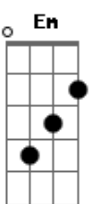

© ukulele-chords.com