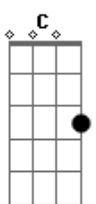

Lewis Capaldi - Someone You Loved

Tom: Ab

(forma dos acordes no tom de G)

Capostrate na 1ª casa

Intro: C G Am F

[Verso 1]

^C
^F I'm going under and this time I feel, there's no one to save
me

^C
^F This all or nothing really got away, you're driving me crazy
^C ^G ^{Am}

^C
I let my guard down
^{Em}
And then you pulled the rug
^{Am} ^F
I was getting kinda used to being someone you loved

[Final] ^C

Acordes

© ukulele-chords.com

© ukulele-chords.com

© ukulele-chords.com

© ukulele-chords.com