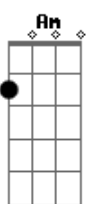

^C
I let my guard down
^{Em}
And then you pulled the rug
^{Am} ^F
I was getting kinda used to being someone you loved

[Final] ^C

Acordes

© ukulele-chords.com

© ukulele-chords.com

© ukulele-chords.com

© ukulele-chords.com