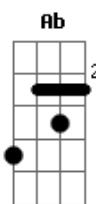

[Refrão]

^C
Now the day bleeds
^{Em}
Into nightfall
^{Am}
And you're not here
^F
To get me through it all
^C
I let my guard down
^{Em}
And then you pulled the rug
^{Am} ^F
I was getting kinda used to being someone you loved

[Verso 2]

^C ^G ^{Am}
^F I'm going under and this time I feel there's no one to turn to
^C ^G ^{Am}
^F This all or nothing way of loving got me sleeping without you
^C ^G ^{Am}

^F Now, I need somebody to know, somebody to hear, somebody to
hug, just to know how it feels

^C ^G
It's easy to say but it's never the same
^{Am} ^F
I guess I kinda liked the way you helped me escape

[Refrão]

^C

Now the day bleeds

^{Em}
Into nightfall
^{Am}
And you're not here
^F
To get me through it all
^C

I let my guard down
^{Em}
And then you pulled the rug
^{Am} ^F
I was getting kinda used to being someone you loved

[Ponte]

^{Dm} ^{Am} ^{Em}
And I tried to close my eyes but it hurts sometimes
^F ^{Dm} ^{Am} ^{Em}
I fall into your arms. I feel safe with your soul till you
come back around

[Refrão]

^C
Now the day bleeds
^{Em}
Into nightfall
^{Am}
And you're not here
^F
To get me through it all
^C
Let my guard down
^{Em}
And then you pulled the rug
^{Am} ^F
I was getting kinda used to being someone you loved

^C
Now the day bleeds
^{Em}
Into nightfall
^{Am}
And you're not here
^F
To get me through it all
^C
I let my guard down
^{Em}
And then you pulled the rug
^{Am} ^F
I was getting kinda used to being someone you loved

^C
I let my guard down
^{Em}
And then you pulled the rug
^{Am} ^F
I was getting kinda used to being someone you loved

[Final] ^C

Acordes

© ukulele-chords.com