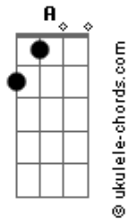

Limp Bizkit - Lonely World

Tom: **A**

(com acordes na forma de Intro - Bass)

Verse (with delay)

Chorus (played very softly, with delay)

Interlude Part 1

E|-----|
B|-----|
G|-----|
D|-----|

Acordes