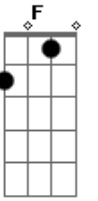

© ukulele-chords.com