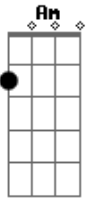

© ukulele-chords.com