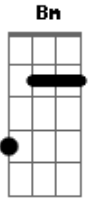

© ukulele-chords.com