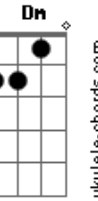

© ukulele-chords.com