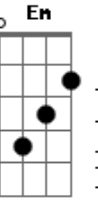

© ukulele-chords.com