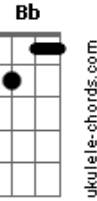

© ukulele-chords.com