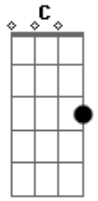

© ukulele-chords.com