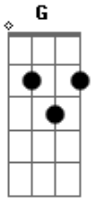

Lord Rock Band - Some Love

Tom: G
Intro: Em A C D Em

Em A
Don't you know I wanna be welcome?
Em A
While I feel down and out
Em A
Don't you know I feel dumb?
Em A
While I wanna shout

Em A
Don't you know I feel lonely?
Em A
While a crowd is around
Em A
Don't you know I feel I'm lovely?
Em A
While I'm buried in the ground

Em A
Don't you know I wanna feel the hot sun?
Em A
While I'm under the pouring rain
Em A
Don't you know I wanna have fun?

Em A
While I'm just feeling my own pain

C
I know, I feel the blame
D
The love I take
Is equal
Em
The love I make

(D D Bm7 Bm G)

G Bm
Oh, yes, I need some love, I wanna give some love
Em C
How can I give something I ain't never had?
G D
I feel the black cloud is above
C D G
I play the fool and it's driving me mad
Em C D G
I play the fool and it's driving me mad
Em C Cm D G
I play the fool

Acordes

© ukulele-chords.com