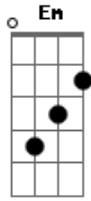

Lord Rock Band - Some Love

Tom: G
Intro: Em A C D Em

Em A
Don't you know I wanna be welcome?
Em A
While I feel down and out
Em A
Don't you know I feel dumb?
Em A
While I wanna shout

Em A
Don't you know I feel lonely?
Em A
While a crowd is around
Em A
Don't you know I feel I'm lovely?
Em A
While I'm buried in the ground

Em A
Don't you know I wanna feel the hot sun?
Em A
While I'm under the pouring rain
Em A
Don't you know I wanna have fun?

Em A
While I'm just feeling my own pain

C
I know, I feel the blame
D
The love I take
Is equal
Em
The love I make

(D D Bm7 Bm G)

G Bm
Oh, yes, I need some love, I wanna give some love
Em C
How can I give something I ain't never had?
G D
I feel the black cloud is above
C D G
I play the fool and it's driving me mad
Em C D G
I play the fool and it's driving me mad
Em C Cm D G
I play the fool

Acordes

© ukulele-chords.com

© ukulele-chords.com

© ukulele-chords.com

© ukulele-chords.com

© ukulele-chords.com

© ukulele-chords.com

© ukulele-chords.com

© ukulele-chords.com