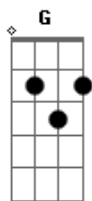

© ukulele-chords.com