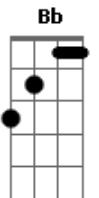

© ukulele-chords.com