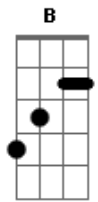

Lucero - When Youre Gone

Tom: E

Album: Tennessee
Tuning: Standard

Main riff:

A7M E7M

A7M 002120
E7M 021100
A 002220
A x022xx
E 022xxx
B x24442
Intro: [Riff] 2x

VERSE: (Riff 2x per phrase)

She said she was going home, I said I'll be fine by myself.

I thought that she wanted me, but she was thinking something else.

Now the sun was coming up still I couldn't see exactly how she felt.

I thought that she wanted me but she was thinking something else.

[A] It don't take much to see inside my heart.

[Repeat INTRO, Repeat VERSE, Finale ... E]

Acordes

© ukulele-chords.com

© ukulele-chords.com

© ukulele-chords.com

© ukulele-chords.com

© ukulele-chords.com