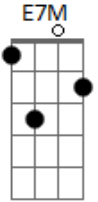

© ukulele-chords.com