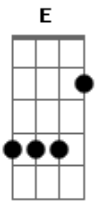

Lucero - When Youre Gone

Tom: E

Album: Tennessee
Tuning: Standard

Main riff:

A7M E7M

A7M 002120
E7M 021100
A 002220
A x022xx
E 022xxx
B x24442
Intro: [Riff] 2x

VERSE: (Riff 2x per phrase)

She said she was going home, I said I'll be fine by myself.

I thought that she wanted me, but she was thinking something else.

Now the sun was coming up still I couldn't see exactly how she felt.

I thought that she wanted me but she was thinking something else.

[A] It don't take much to see inside my heart.

[Repeat INTRO, Repeat VERSE, Finale ... E]

Acordes

© ukulele-chords.com

© ukulele-chords.com

© ukulele-chords.com

© ukulele-chords.com

© ukulele-chords.com