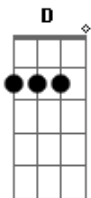

© ukulele-chords.com

© ukulele-chords.com