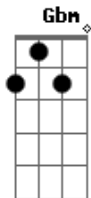

© ukulele-chords.com