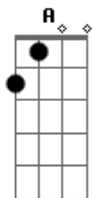

Lynyrd Skynyrd - Tuesday's Gone

Tom: A

(intro)

(solo)

h = hammer-on

.. = nao solte o dedo enquanto faz as outras parada

p = pull-off

A   E Gbm   D
Train roll on, on down the line
(won't you) please take me far, away.
A   E Gbm   D
Now feel the wind blow, outside my door
(cause I'm) I'm leavin' my woman, at home.

A   G   D
(Lord an') Tuesday's gone with the wind.
A   E   D
a-my baby's gone, with the wind.

A   E Gbm   D
And I don't know, oh where I'm goin'

A   E   D
I just want to be, left alone.
A   E Gbm   D
When this train ends, I'll try again.
(Lord) I'm leavin' my woman, at home.

A   G   D
(Lord an') Tuesday's gone, with the wind.
A   G   D
Tuesday's gone, with the wind.
A   G   D
Tuesday's gone, with the wind.
A   E   D
My baby's gone, with the wind.
(Train roll on) (instrumental)

A   E Gbm   D
Train roll on, a-many mile from my home.
(yeah) I'm ridin' my blues, away.
A   E Gbm   D
Tuesday's seen, a-she had to be free.
(Ah but) somehow I got to, carry on.

A   G   D
(Lord an') Tuesday's gone, with the wind.
A   G   D
Tuesday's gone, with the wind.
A   G   D
Tuesday's gone, with the wind.
A   E   D
My baby's gone, with the wind.
(Train roll on)

Acordes