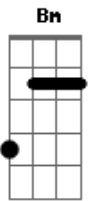

© ukulele-chords.com