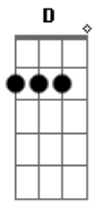

M83 - Wait

Tom: G
Intro: G D D Bm G

G
Send your dreams
Where nobody hides

Give your tears

To the tide
No Time

D G D Bm G
No Time
There's no end

D Bm G
There is no goodbye
Disappear

D Bm G
With the night

D Bm G
No Time
No Time (5x)

Acordes