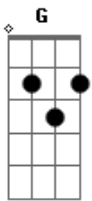

© ukulele-chords.com

© ukulele-chords.com