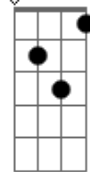

© ukulele-chords.com

Cm7 Fm7 Cm7 Fm7 Gm7
Logo eu, logo eu

[Segunda Parte]

Cm7
Love love bombin

Louca louca pra beijar sua boca

Cm7
Lindo bola um beckin

Fm7 Gm7
Pera é melhor ce ficar sem roupa

Cm7
Bora logo se pegar nao solta

Fm7
Bela bunda dessa bandoleira

Cm7
Letalmente latina

Fm7 Gm7
Sorte sua que eu sou brasileira

[Ponte] Cm7 Fm7 Ab7M Gm

Cm7 Fm7
Ele não entende nada (nada nada)

Ab7M Gm
Eu já tão sem paciência

Cm7 Fm7 Ab7M
Mas um quarto escuro sempre muda tudo

Gm
A pegada dele me deixa sem ar

[Refrão]

Cm7 Fm7 Cm7 Fm7 Gm7
Logo eu, logo eu

Cm7 Fm7 Cm7 Fm7 Gm7
Logo eu, logo eu