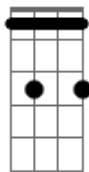

© ukulele-chords.com

Gm7