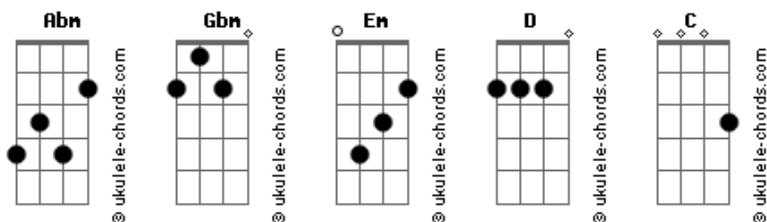

# Machine Gun Kelly - Cant Stay Here

tom:

Abm (forma dos acordes no tom de Gbm )

Capostrate na 2ª casa

Intro: Em D C

[Primeira Parte]

Em D C  
Somewhere between another good night and my own apathy  
Em D C  
No one can see the me that I hide, my misery hates company  
Em  
What's another cup half full? All these people I don't know  
Em D C  
Someone turn the lights on, when does this place close?

[Pré-Refrão]

Em  
'Cause I don't care where you go  
D  
But you can't stay here  
C  
I don't need to know where you disappeared to

[Refrão]

Em D C  
Everyone's high, it's time to go home  
Em D C  
Don't say you're gone, just leave me alone  
Em D C  
I don't care where you go, but you can't stay here

[Segunda Parte]

Em D C  
On this lonely night, it's the last call  
Em D C  
On the jukebox, I spend my last dime on a sad song  
Em D C  
What's another cigarette smoked? Wasted words I spoke  
Em D C  
Someone turn the lights on, when does this place close?

## Acordes

D  
But you can't stay here  
C  
I don't need to know where you disappeared to

[Refrão]

Em D C  
Everyone's high, it's time to go home  
Em D C  
Don't say you're gone, just leave me alone  
Em D C  
I don't care where you go, but you can't stay here