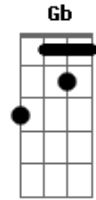

Mad Caddies - Falling Down

Tom: D
Intro:

Verso:
Gbm **A**
I come around, but I don't see ya,
Bm **D** **Dbm**
It's kinda hard when you're already gone.
Gbm **A**
My eyes are numb; bloodshot and heavy,
Bm **D** **Dbm**
The voice's silent but approaching me soon.

Ponte:
Gb **A**
He's got your name, he's got your number.
Bm **D** **Em**
Just one more slip and he'll be dragging you on.
Gb **A**
I feel the pain, oh i see the answers.
Bm **D** **Em**
The voices ring out like the siren of song.

Refrão:
Gb **D** **A**
You're gone, when you stop believing.
Gb **D** **A** **Em**
It's hard to sleep at the end of the day.
Gb **D** **A**
Move on, don't try to get even.

Gb **D** **A** **Em**
Looking hard just to find a new end.
D
Cause it's hard to die,
B **Db**
When you're already dead.

Interludio: **Gb F Gb Db Gb D Db**

Solo 2x: **Gb A Bm D Em**

Ponte:
Gb **A**
Just when I can't quite remember,
Bm **D** **Em**
Just when I can't quite recall.
Gb **A**
The day we met upon a cold December,
Bm **D** **Em**
The day we met and I started to fall.

Refrão:
Gb **D** **A**
You're gone, when you stop believing.
Gb **D** **A** **Em**
It's hard to sleep at the end of the day.
Gb **D** **A**
Move on, don't try to get even.
Gb **D** **A** **Em**
Looking hard just to find a new end.
D
Cause it's hard to die,
Db **Gb**
When you're already dead.

Acordes

© ukulele-chords.com

© ukulele-chords.com

© ukulele-chords.com

© ukulele-chords.com

© ukulele-chords.com

© ukulele-chords.com

© ukulele-chords.com

© ukulele-chords.com

© ukulele-chords.com

© ukulele-chords.com