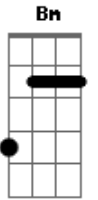

Mad Caddies - Falling Down

Tom: D
Intro:

Verso:
Gbm **A**
I come around, but I don't see ya,
Bm **D** **Dbm**
It's kinda hard when you're already gone.
Gbm **A**
My eyes are numb; bloodshot and heavy,
Bm **D** **Dbm**
The voice's silent but approaching me soon.

Ponte:
Gb **A**
He's got your name, he's got your number.
Bm **D** **Em**
Just one more slip and he'll be dragging you on.
Gb **A**
I feel the pain, oh i see the answers.
Bm **D** **Em**
The voices ring out like the siren of song.

Refrão:
Gb **D** **A**
You're gone, when you stop believing.
Gb **D** **A** **Em**
It's hard to sleep at the end of the day.
Gb **D** **A**
Move on, don't try to get even.

Gb **D** **A** **Em**
Looking hard just to find a new end.
D
Cause it's hard to die,
B **Db**
When you're already dead.

Interludio: **Gb F Gb Db Gb D Db**

Solo 2x: **Gb A Bm D Em**

Ponte:
Gb **A**
Just when I can't quite remember,
Bm **D** **Em**
Just when I can't quite recall.
Gb **A**
The day we met upon a cold December,
Bm **D** **Em**
The day we met and I started to fall.

Refrão:
Gb **D** **A**
You're gone, when you stop believing.
Gb **D** **A** **Em**
It's hard to sleep at the end of the day.
Gb **D** **A**
Move on, don't try to get even.
Gb **D** **A** **Em**
Looking hard just to find a new end.
D
Cause it's hard to die,
Db **Gb**
When you're already dead.

Acordes

© ukulele-chords.com

© ukulele-chords.com

© ukulele-chords.com

© ukulele-chords.com

© ukulele-chords.com

© ukulele-chords.com

© ukulele-chords.com

© ukulele-chords.com

© ukulele-chords.com

© ukulele-chords.com