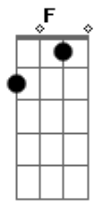

© ukulele-chords.com