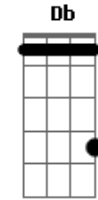

© ukulele-chords.com