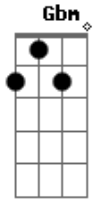

© ukulele-chords.com