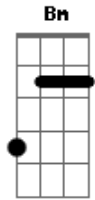

Mad Caddies - Falling Down

Tom: D
Intro:

Verso:
Gbm **A**
I come around, but I don't see ya,
Bm **D** **Dbm**
It's kinda hard when you're already gone.
Gbm **A**
My eyes are numb; bloodshot and heavy,
Bm **D** **Dbm**
The voice's silent but approaching me soon.

Ponte:
Gb **A**
He's got your name, he's got your number.
Bm **D** **Em**
Just one more slip and he'll be dragging you on.
Gb **A**
I feel the pain, oh i see the answers.
Bm **D** **Em**
The voices ring out like the siren of song.

Refrão:
Gb **D** **A**
You're gone, when you stop believing.
Gb **D** **A** **Em**
It's hard to sleep at the end of the day.
Gb **D** **A**
Move on, don't try to get even.

Gb **D** **A** **Em**
Looking hard just to find a new end.
D
Cause it's hard to die,
B **Db**
When you're already dead.

Interludio: **Gb F Gb Db Gb D Db**

Solo 2x: **Gb A Bm D Em**

Ponte:
Gb **A**
Just when I can't quite remember,
Bm **D** **Em**
Just when I can't quite recall.
Gb **A**
The day we met upon a cold December,
Bm **D** **Em**
The day we met and I started to fall.

Refrão:
Gb **D** **A**
You're gone, when you stop believing.
Gb **D** **A** **Em**
It's hard to sleep at the end of the day.
Gb **D** **A**
Move on, don't try to get even.
Gb **D** **A** **Em**
Looking hard just to find a new end.
D
Cause it's hard to die,
Db **Gb**
When you're already dead.

Acordes

© ukulele-chords.com

© ukulele-chords.com

© ukulele-chords.com

© ukulele-chords.com

© ukulele-chords.com

© ukulele-chords.com

© ukulele-chords.com

© ukulele-chords.com

© ukulele-chords.com

© ukulele-chords.com