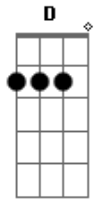

Mad Caddies - Falling Down

Tom: D
Intro:

Verso:
Gbm **A**
I come around, but I don't see ya,
Bm **D** **Dbm**
It's kinda hard when you're already gone.
Gbm **A**
My eyes are numb; bloodshot and heavy,
Bm **D** **Dbm**
The voice's silent but approaching me soon.

Ponte:
Gb **A**
He's got your name, he's got your number.
Bm **D** **Em**
Just one more slip and he'll be dragging you on.
Gb **A**
I feel the pain, oh i see the answers.
Bm **D** **Em**
The voices ring out like the siren of song.

Refrão:
Gb **D** **A**
You're gone, when you stop believing.
Gb **D** **A** **Em**
It's hard to sleep at the end of the day.
Gb **D** **A**
Move on, don't try to get even.

Gb **D** **A** **Em**
Looking hard just to find a new end.
D
Cause it's hard to die,
B **Db**
When you're already dead.

Interludio: **Gb F Gb Db Gb D Db**

Solo 2x: **Gb A Bm D Em**

Ponte:
Gb **A**
Just when I can't quite remember,
Bm **D** **Em**
Just when I can't quite recall.
Gb **A**
The day we met upon a cold December,
Bm **D** **Em**
The day we met and I started to fall.

Refrão:
Gb **D** **A**
You're gone, when you stop believing.
Gb **D** **A** **Em**
It's hard to sleep at the end of the day.
Gb **D** **A**
Move on, don't try to get even.
Gb **D** **A** **Em**
Looking hard just to find a new end.
D
Cause it's hard to die,
Db **Gb**
When you're already dead.

Acordes

© ukulele-chords.com