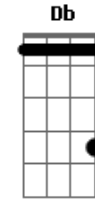

© ukulele-chords.com