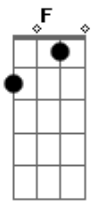

© ukulele-chords.com