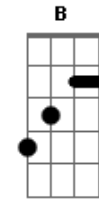

© ukulele-chords.com