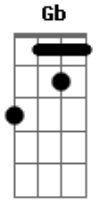

© ukulele-chords.com