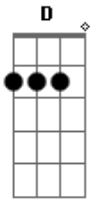

Mad Caddies - Falling Down

Tom: D
Intro:

Verso:
Gbm **A**
I come around, but I don't see ya,
Bm **D** **Dbm**
It's kinda hard when you're already gone.
Gbm **A**
My eyes are numb; bloodshot and heavy,
Bm **D** **Dbm**
The voice's silent but approaching me soon.

Ponte:
Gb **A**
He's got your name, he's got your number.
Bm **D** **Em**
Just one more slip and he'll be dragging you on.
Gb **A**
I feel the pain, oh i see the answers.
Bm **D** **Em**
The voices ring out like the siren of song.

Refrão:
Gb **D** **A**
You're gone, when you stop believing.
Gb **D** **A** **Em**
It's hard to sleep at the end of the day.
Gb **D** **A**
Move on, don't try to get even.

Gb **D** **A** **Em**
Looking hard just to find a new end.
D
Cause it's hard to die,
B **Db**
When you're already dead.

Interludio: **Gb F Gb Db Gb D Db**

Solo 2x: **Gb A Bm D Em**

Ponte:
Gb **A**
Just when I can't quite remember,
Bm **D** **Em**
Just when I can't quite recall.
Gb **A**
The day we met upon a cold December,
Bm **D** **Em**
The day we met and I started to fall.

Refrão:
Gb **D** **A**
You're gone, when you stop believing.
Gb **D** **A** **Em**
It's hard to sleep at the end of the day.
Gb **D** **A**
Move on, don't try to get even.
Gb **D** **A** **Em**
Looking hard just to find a new end.
D
Cause it's hard to die,
Db **Gb**
When you're already dead.

Acordes