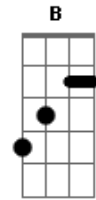

© ukulele-chords.com

© ukulele-chords.com