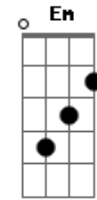

© ukulele-chords.com