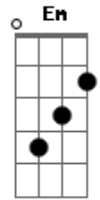

© ukulele-chords.com