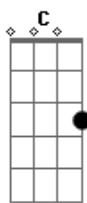

Madeleine Peyroux - Weary Blues From Waitin'

Tom: C
Intro: Am Am Am Am
Am Am Am E7

[Verse 1]

Am Dm Am
Weary blues from waitin'
Am B7 E7
Lord, I've been waitin' too long
Am Dm Am D7
These blues have got me cryin'
Am E7 Am D7
Oh, sweet daddy, please come home

[Verse 2]

Am Dm Am
The snow falls 'round my window
Am E7
But it can't chill my heart
Am Dm Am D7
Lord knows it died the day you left
Am E7 Am D7
My dream world fell a part.

[Verse 3]

Am Dm Am
Weary blues from waitin'
Am B7 E7
Lord, I've been waitin' too long
Am Dm Am D7
These blues have got me cryin'

Am E7 Am D7
Oh, sweet daddy, please come home
Am E7 Am (This chords is the first
beat of solo structure.)
Oh, sweet daddy, please come home

[TRUMPET SOLO] (same as verses)

Am Dm Am Am
Am B7 E7 E7
Am Dm Am D7
Am E7 Am D7

[Verse 4]

Am Dm Am
Thru tears I watch young lovers
Am E7
As they go strollin' by
Am Dm Am D7
Oh, all the things that might have been
Am E7 Am D7
God forgive me if I cry.

[Verse 5]

Am Dm Am
Weary blues from waitin'
Am B7 E7
Lord, I've been waitin' too long
Am Dm Am D7
These blues have got me cryin'
Am E7 Am D7
Oh, sweet daddy, please come home
Am E7 Am
Oh, sweet daddy, please come home

Acordes

© ukulele-chords.com