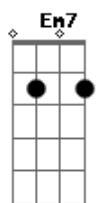

ukulele-chords.com