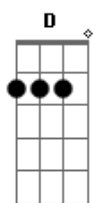

Riff2 2x
Riff2

D D D
G Am C Am
I met a girl who sang the blues and I asked her for some
happy news__,
Em D D D2 D
But she just smiled and turned away___.
G D Em
Well I went down to the sacred store
Am7 Am7 C Em
Where I'd heard the music years before, but the man there
said the music
D D D
wouldn't play_____
Em D
Well now in the streets the children screamed,
Em D
the lovers cried and the poets dreamed
C G Am C D
But not a word was spoken__, the church bells all were
broken_____
G D Em Am7 C
And the three men I__ admire the most, the Father, Son, and
the Holy Ghost
G C G D Em7 C D7
They caught the last_ train for the coast_ the day__, the
mu__sic, died__.
D7
They started singing,
[Chorus]
G C G D
Bye__ - Bye__, Miss American Pie,
G C G D
Drove my chevy to the levee but the levee was dry,
G C G D
Them good ole' boys were drinkin' whiskey and rye, singin'
Em A7 Em
This'll be the day that I die__, This'll be the day that I
die__.
Riff2 4x

[Chorus]
G C G D
Bye__ - Bye__, Miss American Pie,
G C G D
Drove my chevy to the levee but the levee was dry,
G C G D
Them good ole' boys were drinkin' whiskey and rye, singin'
Em A7 Em
This'll be the day that I die__, This'll be the day that I
die__.
D D D We started singing__
D D D We started singing__
D D D We started singing__
D D D We started singing__

Acordes

ukulele-chords.com