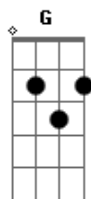

© ukulele-chords.com