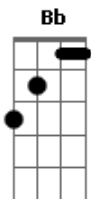

© ukulele-chords.com