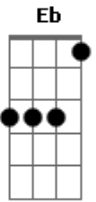

© ukulele-chords.com