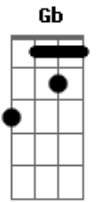

© ukulele-chords.com