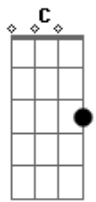

Madonna - Secret

Tom: Gb

(intro) B7 B7 B7 B7

Em D C#m- C
 Things haven't been the same
 Since you came into my life (34-24 33-23)
 You found a way to touch my soul
 And I'm never, ever, ever gonna let it go

(bridge)
 Am7 (riff 1) B7 (riff2) Em7
 Happiness lies in your own hand
 It took me much too long to understand
 How it could be
 Until you shared your secret with me

(chorus)
 D C#m- C Em D
 Something's comin' over, mmm mmm
 C#m- C Em D
 Something's comin' over, mmm mmm
 C#m- C B7

Something's comin' over me
 My baby's got a secret

Em D C#m-
 You gave me back the paradise
 That I thought I lost for good
 You helped me find the reasons why
 It took me by surprise that you understood
 You knew all along
 What I never wanted to say
 Until I learned to love myself
 I was never ever lovin' anybody else

(bridge)
 (chorus, repeat)
 (bridge)
 (chorus, repeat)

(riff 1)
 (riff 2)

Acordes

© ukulele-chords.com

© ukulele-chords.com

© ukulele-chords.com

© ukulele-chords.com

© ukulele-chords.com