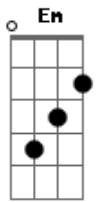

Madonna - Secret

Tom: Gb

(intro) B7 B7 B7 B7

Em D C#m- C
 Things haven't been the same
 Since you came into my life (34-24 33-23)
 You found a way to touch my soul
 And I'm never, ever, ever gonna let it go

(bridge)
 Am7 (riff 1) B7 (riff2) Em7
 Happiness lies in your own hand
 It took me much too long to understand
 How it could be
 Until you shared your secret with me

(chorus)
 D C#m- C Em D
 Something's comin' over, mmm mmm
 C#m- C Em D
 Something's comin' over, mmm mmm
 C#m- C B7

Something's comin' over me
 My baby's got a secret

Em D C#m-
 You gave me back the paradise
 That I thought I lost for good
 You helped me find the reasons why
 It took me by surprise that you understood
 You knew all along
 What I never wanted to say
 Until I learned to love myself
 I was never ever lovin' anybody else

(bridge)
 (chorus, repeat)
 (bridge)
 (chorus, repeat)

(riff 1)
 (riff 2)

Acordes

© ukulele-chords.com

© ukulele-chords.com

© ukulele-chords.com

© ukulele-chords.com

© ukulele-chords.com