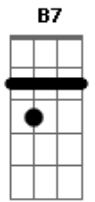

Madonna - Secret

Tom: Gb

(intro) B7 B7 B7 B7

Em D C#m- C
 Things haven't been the same
 Since you came into my life (34-24 33-23)
 You found a way to touch my soul
 And I'm never, ever, ever gonna let it go

(bridge)
 Am7 (riff 1) B7 (riff2) Em7
 Happiness lies in your own hand
 It took me much too long to understand
 How it could be
 Until you shared your secret with me

(chorus)
 D C#m- C Em D
 Something's comin' over, mmm mmm
 C#m- C Em D
 Something's comin' over, mmm mmm
 C#m- C B7

Something's comin' over me
 My baby's got a secret

Em D C#m-
 You gave me back the paradise
 That I thought I lost for good
 You helped me find the reasons why
 It took me by surprise that you understood
 You knew all along
 What I never wanted to say
 Until I learned to love myself
 I was never ever lovin' anybody else

(bridge)
 (chorus, repeat)
 (bridge)
 (chorus, repeat)

(riff 1)
 (riff 2)

Acordes

© ukulele-chords.com

© ukulele-chords.com

© ukulele-chords.com

© ukulele-chords.com

© ukulele-chords.com