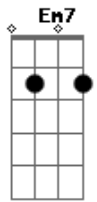

© ukulele-chords.com