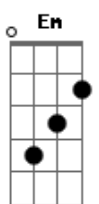

© ukulele-chords.com