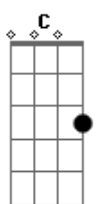

© ukulele-chords.com