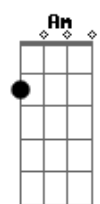

© ukulele-chords.com