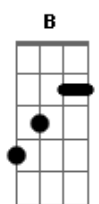

G Em I've had other lips, I have sailed a thousand ships,
C D but no matter where I go, you're the one for me, baby, this I know, 'cause it's? D7

G Em True love, you're the one I'm dreaming of,
C your heart fits me like a glove,
D D7 and I'm gonna be true blue, baby I love you.

G Em I've heard all the lines, I've cried oh so many times,
C

D those tear drops they won't fall again,
D7 I'm so excited 'cause you're my best friend.

G Em So if you should ever doubt, wonder what love is all about,
C

D just think back and remember, dear,
D7 those words whispered in your ear, I said ? CHORUS
(2x)

C D C No more sadness, I kiss it good-bye,

D C the sun is bursting right out of the sky.
Am D I searched the whole world for someone like you,
D7 don't you know, don't you know that it's?

G True love, oh baby, true love, oh baby,
Em C D true love, oh baby, true love, it's.

G Em True love, oh baby, true love, oh baby,
Em C D true love, oh baby, true love, it's.

G Em So if you should ever doubt, wonder what love is all about,

C just think back and remember, dear,
D those words whispered in your ear, I said ?

C D C No more sadness, I kiss it good-bye,
D C the sun is bursting right out of the sky.
Am D I searched the whole world for someone like you,
D7 don't you know, don't you know that it's?

G Em True love, you're the one I'm dreaming of,
C your heart fits me like a glove,
D D7 and I'm gonna be true blue, baby I love you.

G True love, oh baby, true love, oh baby,
Em C D true love, oh baby, true love, it's?.

Acordes

© ukulele-chords.com