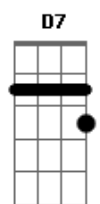

© ukulele-chords.com