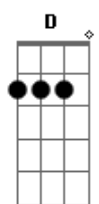

© ukulele-chords.com