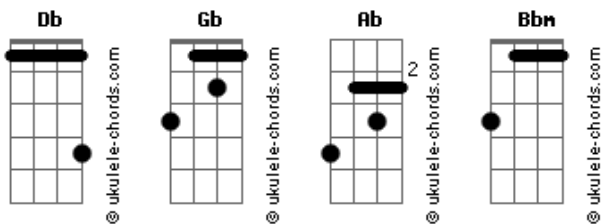

Bbm

But no still means no

[Refrão]

Gb Ab
Why you gotta be so rude

Db Bbm
Don't you know I'm human too

Gb Ab
Why you gotta be so rude

Db Bbm
I'm gonna marry her anyway

Gb
Marry that girl

Ab
Marry her anyway

Acordes

Db

Marry that girl

Bbm

No matter what you say

Gb

Marry that girl

Ab

And we'll be a family

Db

Bbm

Why you gotta be so

Gb Ab Db

Rude

Bbm

Why you gotta be so

Gb Ab Db

Rude

Bbm

Why you gotta be so