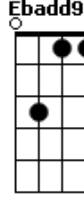

© ukulele-chords.com