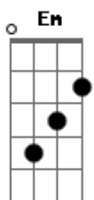

© ukulele-chords.com