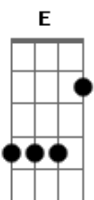

© ukulele-chords.com