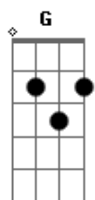

Mallu Magalhães - You Ain't Gonna Lose

Tom: G

(intro) G D

G
You ain't gonna lose me
You ain't ever gonna lose me
You ain't gonna lose me
D
Never ever

G
Well, just get sure
You ain't gonna lose me
So baby, please. don't leave me
I'm sure i would never live
D

Without you

Em
And even time is passing by
Is there any part of me

C
You don't know?

Em
And I can even scream and shout
I'll ask you again
Would you be my man?

E
Cause everything you need
is in my soul.

G
And you ain't gonna lose me

D G
And I'm never gonna let you go

Acordes

© ukulele-chords.com