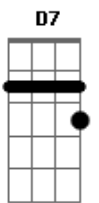

© ukulele-chords.com