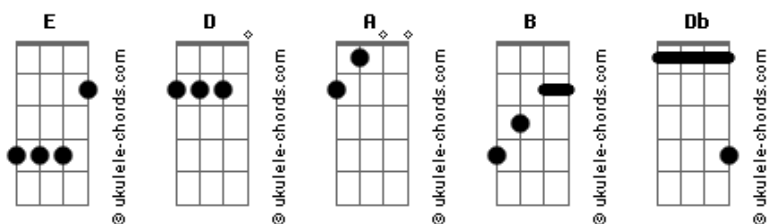

Marilyn Manson - Cruci-Fiction In Space

Tom: **E**

Album: Holy Wood
As tabbed by Joe Muggah

Tuned down 1/2 step and dropped **D**

Verse **A** (Guitar 1, palm muted and repeated a lot)

Chorus **A** (Guitar 1)

("This is evolution...")

Chorus **B** (Synthesizer arranged for guitar 2)

Post-Chorus **A** (Guitar 1)

("We are dead and tomorrow's cancelled...")

Post-Chorus **B** (Guitar 2)

Bridge

("In our space...")

Verse **B** (Guitar 2)

Verse **A**
Chorus **A, B**

Verse **A**
Chorus **A, B**
Post-Chorus **A, B**

Bridge
Verse **A, B**

Guitarist: John 5
Album: Holy Wood (In The Shadow Of The Valley Of Death)
Dif.: 6
Tabbed by Twiggy5

NOTE: I know for sure that this song is tuned down cause it's a real fucking heavy

Acordes

ass song but this tab is for a standard tuned 7 string. But if you wanna learn it on a six string, tune it to Wes Borlands tuning (C#,F#,E,B,G#,Db) and play 2 frets down. So if it says 244 on the low **B** play open **Db** okay okay.....
Intro:

Chorus ("this is evolution...")

Bridge 1 ("We're are dead..?")

Interlude 2 ("In our space..?")

Outro (Gtr arr. for synth.)

That's it. Love this song, it's just so heavy and I love what Manson did with this song on the Gods, Guns And Government Tour. It's was awseome. Well if you have any comments, corrections, suggestions ToX

=====
Tabbed by :
Album : Holy Wood (In The Shadow Of The Valley Of Death)

Key :
pm.. = palm mute notes with a . underneath
Tuning: (from low to high) C#,F#,B,E,G#,Db
Distorted intro : (repeat this approximately 8,592 times)

pm . . . . .
Chorus : ("This is evolution...")

Bridge #1 : ("We are dead....")

Interlude #2 : ("In our space...")

Outro : ("This is evolution...")

pm . . . . .
Outro Synth (for guitar) :