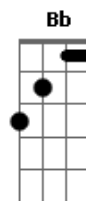

© ukulele-chords.com

© ukulele-chords.com

© ukulele-chords.com

© ukulele-chords.com

© ukulele-chords.com

© ukulele-chords.com

© ukulele-chords.com

Taught me sex was a bad thing

Cm Eb Fm

Gave me deviant longing

Cm Eb D

Female guilt, it grabs you by the balls

Cm Eb D

It flies and it runs and it dances and crawls

Cm Eb Fm Cm Eb Fm

Let us make-believe we have it all