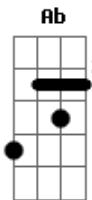

# Mário Acioli - Velha Aliança

tom:

Cm

Intr (Fm Bb ) ab bb cm

Fm

Cm

Eu tentei com minhas mãos carregar

Fm

## Acordes

© ukulele-chords.com

© ukulele-chords.com

© ukulele-chords.com

© ukulele-chords.com

Intr (Fm Cm ) ab bb cm

Fm

Cm