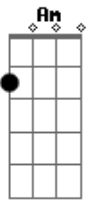

# Marlon Funaki - Red Hearts

tom:  
D

Honey I  
Running out of your winter coat  
Oh why  
Do you feel so cold  
Oh but baby I  
You're falling out of your sleeves again  
Oh why  
Do I feel so cold

G Am Em

## Acordes

© ukulele-chords.com

© ukulele-chords.com

© ukulele-chords.com

© ukulele-chords.com

Are you something waiting out for me  
Why are you crying  
There's a red heart on your sleeve  
Oh and you kill me  
And I don't feel a thing  
How do you fill me  
With your emotions in between  
Are you something waiting out for me  
Why are you crying  
There's a red heart on your sleeve