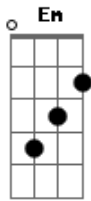

# Marlon Funaki - Red Hearts

tom:  
D

Honey I  
Running out of your winter coat  
Oh why  
Do you feel so cold  
Oh but baby I  
You're falling out of your sleeves again  
Oh why  
Do I feel so cold

G Am Em

## Acordes

© ukulele-chords.com

© ukulele-chords.com

© ukulele-chords.com

© ukulele-chords.com

Are you something waiting out for me  
Why are you crying  
There's a red heart on your sleeve  
Oh and you kill me  
And I don't feel a thing  
How do you fill me  
With your emotions in between  
Are you something waiting out for me  
Why are you crying  
There's a red heart on your sleeve