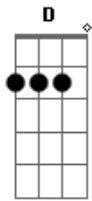

# Marlon Funaki - Red Hearts

tom:  
D

Honey I  
Running out of your winter coat  
Oh why  
Do you feel so cold  
Oh but baby I  
You're falling out of your sleeves again  
Oh why  
Do I feel so cold

G Am Em

## Acordes

© ukulele-chords.com

© ukulele-chords.com

© ukulele-chords.com

© ukulele-chords.com

Are you something waiting out for me  
Why are you crying  
There's a red heart on your sleeve  
Oh and you kill me  
And I don't feel a thing  
How do you fill me  
With your emotions in between  
Are you something waiting out for me  
Why are you crying  
There's a red heart on your sleeve