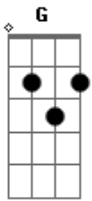

# Marlon Funaki - Red Hearts

tom:  
D

Honey I  
Running out of your winter coat  
Oh why  
Do you feel so cold  
Oh but baby I  
You're falling out of your sleeves again  
Oh why  
Do I feel so cold

G Am Em

## Acordes

© ukulele-chords.com

© ukulele-chords.com

© ukulele-chords.com

© ukulele-chords.com

Are you something waiting out for me  
Why are you crying  
There's a red heart on your sleeve  
Oh and you kill me  
And I don't feel a thing  
How do you fill me  
With your emotions in between  
Are you something waiting out for me  
Why are you crying  
There's a red heart on your sleeve