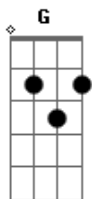

Refrão:

F G C F G C
 That may be all I need In darkness she is all I see

F G C
 Come and rest your bones with me

F G C
 Driving slow on Sunday Morning and I never want to leave

F G C F G C
 Fingers trace your every outline Paint a picture with my hands

F G C
 That some day it would lead me back to you
 That some day it would lead me back to you

(Refrão)

F G C F G C
 That may be all I need In darkness she is all I see

F G C
 Come and rest your bones with me

F G C
 Driving slow on Sunday Morning and I never want to leave

Acordes

© ukulele-chords.com

© ukulele-chords.com

© ukulele-chords.com