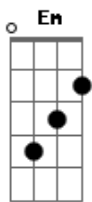

© ukulele-chords.com