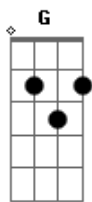

© ukulele-chords.com