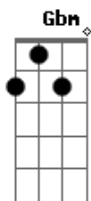

FREE OF MY DISEASE
 SET ME FREE OF MY DISEASE
 OH , OOWW...

ACORDES

Db7
 e a d g b e
 1 4 3 4 1 x

Acordes

© ukulele-chords.com

© ukulele-chords.com

© ukulele-chords.com

© ukulele-chords.com