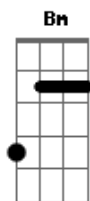

FREE OF MY DISEASE
 SET ME FREE OF MY DISEASE
 OH , OOWW...

ACORDES

Db7
 e a d g b e
 1 4 3 4 1 x

Acordes

© ukulele-chords.com

© ukulele-chords.com

© ukulele-chords.com

© ukulele-chords.com