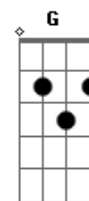

© ukulele-chords.com