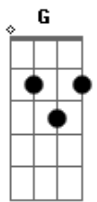

© ukulele-chords.com