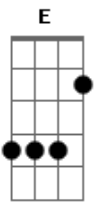

© ukulele-chords.com