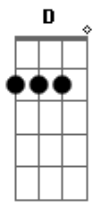

Matchbox Twenty - Feel

Tom: **D**

(intro)

(riff 1 - 2x)

(riff 2)

(riff 1)

(verse) **E E G E G E G E A**

(riff 3)

(chorus)

E And now you crossed that line
D You can't come back, tell me how does it feel now
G Is too late too much to forget about
A Can't stop now, how does it feel now
G I'm only asking because i wanna know
E How you wanna feel!
D

Acordes

© ukulele-chords.com