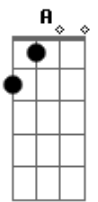

© ukulele-chords.com