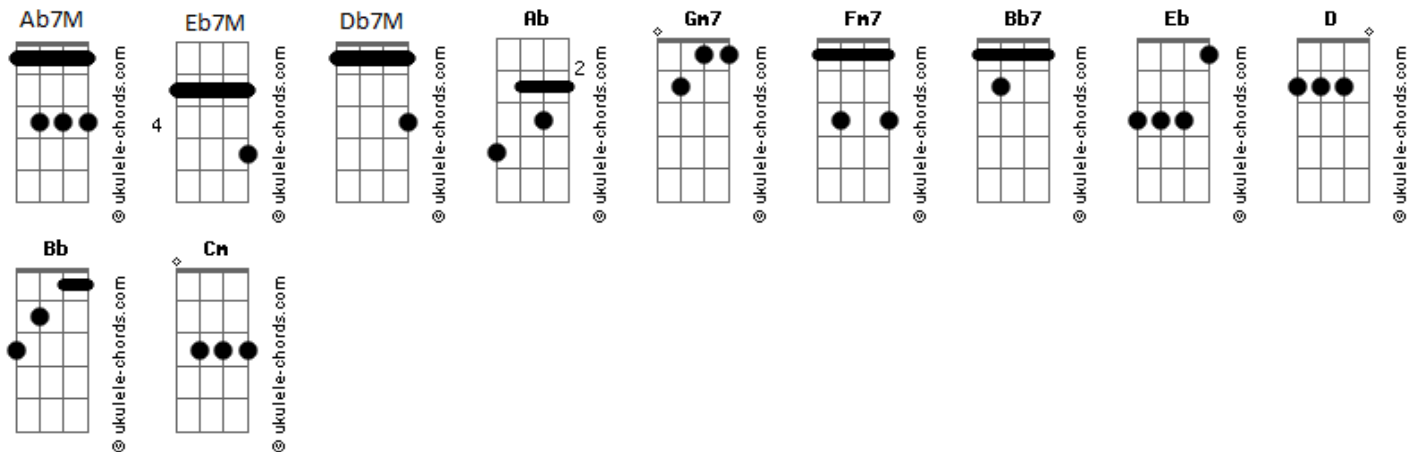

Matt Maltese - Rom-com Gone Wrong

tom:

Intro: **Ab7M** **Gm7** **Fm7** **Eb7M**
Ab7M **Gm7** **Fm7** **Eb7M**

[Primeira Parte]

Ab7M
 New day, wet shave
Gm7
 This is a different phase
Fm7 **Eb7M**
 No shame, I'm dead without her
Ab7M
 Her veins, her?face
Gm7
 Some?things you can't?erase
Fm7 **Eb7M**
 Take trains and watch the weather

[Refrão]

Fm7 **Bb7** **Fm7**
 This?looks nothing like my life really should
Bb7 **Fm7**
 She's gone and made somebody else hers
Bb7 **Eb** **D** **Db7M** **Bb**
 I feel just like I'm part of a Rom-Com gone wrong

[Segunda Parte]

Ab7M
 She had no mask
Gm7
 Nobody understands
Fm7 **Eb7M**
 That's that, goodbye everything

Acordes

Ab7M
 Long baths, podcasts
Gm7
 I'm crying when I'm smashed
Fm7 **Eb7M**
 Haha, welcome to grieving