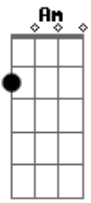

© ukulele-chords.com