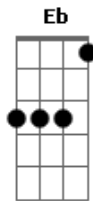

© ukulele-chords.com