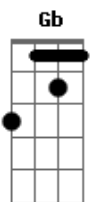

© ukulele-chords.com