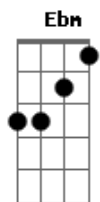

© ukulele-chords.com