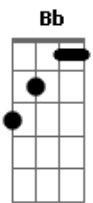

© ukulele-chords.com