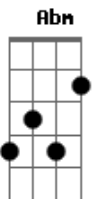

© ukulele-chords.com