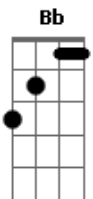

Men I Trust - Something In Water

tom:

Intro: Eb Gm Eb Cm
 Eb Gm Eb Cm
 G Cm

[Primeira Parte]

Eb Gm
 Fall of joyful fights
 Eb Cm
 Left? me dreaming so long
 Eb Gm
 Hiding? in my sleep
 Eb Cm
 Twenty of your hands left on
 G Cm
 Must be something in water

[Segunda Parte]

Eb Gm
 Live? and it will see
 Eb Cm
 Hoping? time forgot me
 Eb Gm
 ?Cause I can?t hold your love
 Eb Cm
 Only your full weight on me
 G Ab

Must be something in water

(Bb Gm Ab Abm Bb)

[Terceira Parte]

Eb Gm
 I should go away
 Eb Cm
 Far from the Dashoa
 Eb Gm
 Far? from the same stairs
 Eb Cm
 Your bathroom drawn in fake vanilla smell
 G Cm
 Knowing I don?t want better

[Segunda Parte]

Eb Gm
 In? this land with no sea
 Eb Cm
 Hoping? time forgot me
 Eb Gm
 ?Cause I can?t hold your love
 Eb Cm
 Only your full weight

(C Ab)
 (Ab Bb Ab Bb)

Acordes

© ukulele-chords.com

© ukulele-chords.com

© ukulele-chords.com

© ukulele-chords.com

© ukulele-chords.com

© ukulele-chords.com