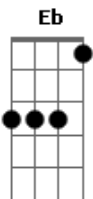

© ukulele-chords.com

© ukulele-chords.com