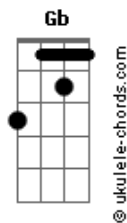

© ukulele-chords.com