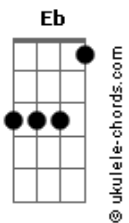

Solo do pré-verso:

Então após isso, é o riff do verso da música:
(Recomendo tocar os zeros da mizona com Palm Mute)

Agora precisamos trocar o pré refrão:

Refrão:

E C
Then it all crashes down
And you break your crown B
And you point your finger A

E C
Then it all crashes down
B

And you break your crown

And you point your finger A

But there's no one around (Durante este verso toca-se o riff a baixo)

E G
Just want one thing

Just to play the king Gb

But the castle's crumbled F

Refrão:

E C
Then it all crashes down
And you break your crown B
And you point your finger A

But there's no one around (Durante este verso toca-se o riff a baixo)

E G
Just want one thing

Just to play the king Gb

But the castle's crumbled F

F F F F F F F F F F F F F F F F
And you're left with just a name

Where's your crown, King Nothing?

Riff Principal

Finalizar com E XD

Acordes

© ukulele-chords.com

© ukulele-chords.com