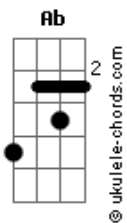

Solo do pré-verso:

Então após isso, é o riff do verso da música:
(Recomendo tocar os zeros da mizona com Palm Mute)

Agora precisamos trocar o pré refrão:

Refrão:

E C
Then it all crashes down
And you break your crown B
And you point your finger A

E C
Then it all crashes down
B

And you break your crown

And you point your finger A

But there's no one around (Durante este verso toca-se o riff a baixo)

E G
Just want one thing

Just to play the king Gb

But the castle's crumbled F

Refrão:

E C
Then it all crashes down
And you break your crown B
And you point your finger A

But there's no one around (Durante este verso toca-se o riff a baixo)

E G
Just want one thing

Just to play the king Gb

But the castle's crumbled F

F F F F F F F F F F F F F F F F
And you're left with just a name

Where's your crown, King Nothing?

Riff Principal

Finalizar com E XD

Acordes

© ukulele-chords.com

© ukulele-chords.com