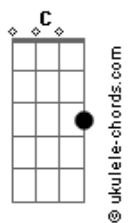

Solo do pré-verso:

Então após isso, é o riff do verso da música:
(Recomendo tocar os zeros da mizona com Palm Mute)

Agora precisamos trocar o pré refrão:

Refrão:

E C
Then it all crashes down
And you break your crown B
And you point your finger A

E C
Then it all crashes down
B

And you break your crown

And you point your finger A

But there's no one around (Durante este verso toca-se o riff a baixo)

E G
Just want one thing

Just to play the king Gb

But the castle's crumbled F

Refrão:

E C
Then it all crashes down
And you break your crown B
And you point your finger A

But there's no one around (Durante este verso toca-se o riff a baixo)

E G
Just want one thing

Just to play the king Gb

But the castle's crumbled F

F F F F F F F F F F F F F F F F
And you're left with just a name

Where's your crown, King Nothing?

Riff Principal

Finalizar com E XD

Acordes

© ukulele-chords.com

© ukulele-chords.com