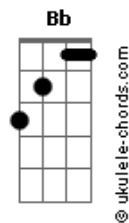

© ukulele-chords.com