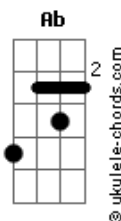

Metallica - No Leaf Clover

Tom: B

Afinação: Eb Ab Db Gb Bb

Eb 1a)

1b) continued

1c) continued

1d) continued

2)

crunch intro and also solo backing

3)

heavy verse

4a) James

4b) Kirk
V

5a) James

```
E|-----0-0-0-0-0--2-2-2-2-2--0-0-0-0-0--0-0-0-0-0--2-2-2-2-2----
-----
B|-----1-1-1-1-1-1-1--0-0-0-0-0-0--0-0-0-0-0-0--1-1-1-1-1--3-3-3-3-3----
-----
G|-----0-0-0-0-0-0--2-2-2-2-2-2--0-0-0-0-0-0--0-0-0-0-0--2-2-2-2-2--2-
-2--2--2--2--2
D|-----2-2-2-2-2-2--1-1-1-1-1-1--2-2-2-2-2-2--2-2-2-2-2--0-0-0-0-0-1-
-1--1--1--1--1
```

```
A|-----3-3-3-3-3--2-2-2-2-2--2-2-2-2-2--3-3-3-3-3-----2-
-2--2--2--2
E|-----0-0-0-0-0-----
-----
"It's coming your way" (3:05)
also clean played after riff 4)
```

5b) Kirk
V V

6a) James
breakdown

6b) Kirk

7a) 7b)

the breakdown part. 7a continues through the first two "And it comes to be" lines, then switches to 7b for the rest.

solo

Acordes

The second part is the thing he plays during the riff that comes after the solo. after that gets played 3 times, he plays this: