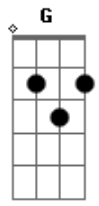

Metallica - Sad But True

tom:

Dm (forma dos acordes no tom de Em)

Afinação: D G C F A D

Intro: A Bb A Bb
F E

E D
Hey
E
I'm your life
Bb E
I'm the one who takes you there
D
Hey
E
I'm your life
Bb E
I'm the one who cares
D
They
E
They betray
Bb E
I'm your only true friend now
D
They
E
They'll betray
Bb E
I'm forever there

Interlude
A Bb A Bb A
Bb A Bb

[Solo]
E
E A Bb G Bb A Bb G Bb A
Bb G Bb A Bb G Bb A

F D F E
I'm your dream
F D A
I'm your eyes
Bb G A G
I'm your pain
C F
You know it's sad but true

[Solo]
E
E D
Hate
E
I'm your hate
Bb E
I'm your hate when you want love
D

Pay
E
Pay the price
Bb E
Pay, for nothing's fair
D
Hey
E
I'm your life
Bb E
I'm the one who took you here
D
Hey
E
I'm your life
Bb E
And i no longer care

F D F E
I'm your dream, make you real
F D A
I'm your eyes when you must steal
Bb G A G C
I'm your pain when you can't feel
F
Sad but true

F D F E
I'm your truth, telling lies
F D A
I'm your reasoned alibis

Bb G A G
I'm inside, open your eyes
C F E
I'm you

E
Sad but true
E

Acordes

© ukulele-chords.com

© ukulele-chords.com

© ukulele-chords.com

© ukulele-chords.com