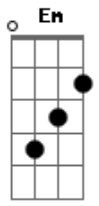

Interlude
A Bb A Bb A
Bb A Bb

[Solo]
E
E A Bb G Bb A Bb G Bb A
Bb G Bb A Bb G Bb A

F D F E
I'm your dream
F D A
I'm your eyes
Bb G A G
I'm your pain
C F
You know it's sad but true

[Solo]
E
E D
Hate
E
I'm your hate
Bb E
I'm your hate when you want love
D

Pay
E
Pay the price
Bb E
Pay, for nothing's fair
D
Hey
E
I'm your life
Bb E
I'm the one who took you here
D
Hey
E
I'm your life
Bb E
And i no longer care

F D F E
I'm your dream, make you real
F D A
I'm your eyes when you must steal
Bb G A G C
I'm your pain when you can't feel
F
Sad but true

F D F E
I'm your truth, telling lies
F D A
I'm your reasoned alibis

Bb G A G
I'm inside, open your eyes
C F E
I'm you

E
Sad but true
E

Acordes

© ukulele-chords.com

© ukulele-chords.com

© ukulele-chords.com

© ukulele-chords.com