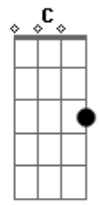

Interlude
A Bb A Bb A
Bb A Bb

[Solo]
E
E A Bb G Bb A Bb G Bb A
Bb G Bb A Bb G Bb A

F D F E
I'm your dream
F D A
I'm your eyes
Bb G A G
I'm your pain
C F
You know it's sad but true

[Solo]
E
E D
Hate
E
I'm your hate
Bb E
I'm your hate when you want love
D

Pay
E
Pay the price
Bb E
Pay, for nothing's fair
D
Hey
E
I'm your life
Bb E
I'm the one who took you here
D
Hey
E
I'm your life
Bb E
And i no longer care

F D F E
I'm your dream, make you real
F D A
I'm your eyes when you must steal
Bb G A G C
I'm your pain when you can't feel
F
Sad but true

F D F E
I'm your truth, telling lies
F D A
I'm your reasoned alibis

Bb G A G
I'm inside, open your eyes
C F E
I'm you

E
Sad but true
E

Acordes

© ukulele-chords.com

© ukulele-chords.com

© ukulele-chords.com

© ukulele-chords.com