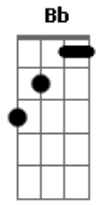

© ukulele-chords.com