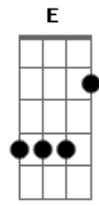

© ukulele-chords.com