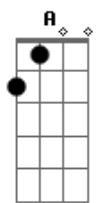

© ukulele-chords.com