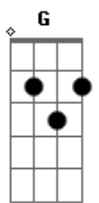

© ukulele-chords.com