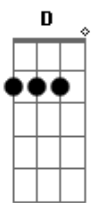

© ukulele-chords.com