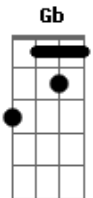

© ukulele-chords.com