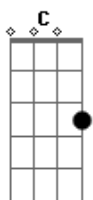

Michael Ramos - Always Have a Hope To Find a Master

tom:

Intro: C
[Primeira Parte]

C E7
In this walk I'm living, a hundred million light away from you
Am Am
That's why I sift through the rubbish of your arms
F Gbm
It always gets hot on winter days

C E7
There will be a sign around a great master
Am Am
Only time will tell to heal the broken heart
F Gbm
I wonder how long it will take
C E7
The time of the world cup or maybe will not come

Acordes

© ukulele-chords.com