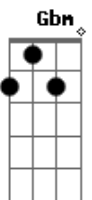

© ukulele-chords.com

Am Am
I will follow the precise path to fill
F Gbm
The various time has left in the chest
C E7
But not easy to live alone in this city
Am Am
Crazy as Sao Paulo with big building trade
F Gbm
What city street can I find you?
C E7
Maybe it could be on public transportation
Am Am
In city parks or culture center
F Gbm
Always have a hope to find a master

[Final] C