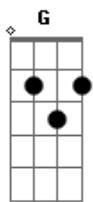

Mike Pinera - Goodnight My Love

tom: G Intr.: (G Bm Em) 2x

G Bm Em
Goodnight, my love, goodnight
C Bm Am
When will I see you again
G Bm Em
Goodnight, my love, goodnight
C Bm Am
When will I hold you again
C D7
I?m yours, it?s getting late
Bm Em
And I really should be on my way
C D7 Bm Em
You know late so very hard for me to say
C D7
Goodnight (goodnight), my love (my love)
G Bm Em
Goodnight, my love, goodnight
C Bm Am
Sweet darling, my love, sweet darling
G Bm
'Cause the morning light
Em
Will laugh it shine and find that we?re here
C Bm Am

Together, together, tonight
D7
I?m yours, it?s getting late
Bm Em
And I really should be on my way
C D7 Bm Em
You know late so very hard for me to say
C D7
Goodnight (goodnight), my love (my love)
[Solo]
D7
I?m yours, it?s getting late
Bm Em
And I really should be on my way
C D7 Bm
You know late so very hard
Em C
For me to say, goodnight
[Solo]
G Bm
Goodnight, my love, goodnight
C Bm Am
When will I see you again
G Bm Em
Goodnight, my love, goodnight

Acordes

© ukulele-chords.com