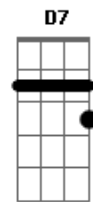

© ukulele-chords.com