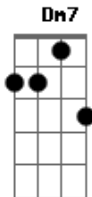

© ukulele-chords.com