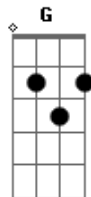

© ukulele-chords.com