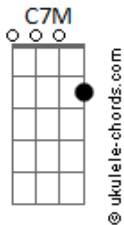

Miley Cyrus - Easy Lover

tom:
Intro: Em D Em D Em D Bm

[Primeira Parte]

Em D Em D
(Oh-woah) You're my baby, you're the only one
Em D Em D C7M
You drive me crazy, oh, but I still miss you when you're gone
D Em D Bm
Every second and every hour
Em D Em D
(Oh-woah) It's in your nature, to light me up
Em D Em D C7M
I love to hate ya, uh, but I can't stand it when you're gone
D Em D Bm
So I call you once every hour

[Refrão]

Em D Em
You got the love I always needed
D Em D Em
Tie me to horses and I still wouldn't leave ya
D C7M Am Bm Em D Bm
But you're not an eaaaaaaaasy lover

[Segunda Parte]

Em D Em D
You're a wildfire (Oh-woah), hmmm and i'm in your path
Em D Em D C7M
I've decided I wanna keep on dancing in the ashes
D Em N.C
And so I call out, "Let it burn" (Oh-woah)

[Refrão]

Em D Em
You got th? love I always needed
D Em D Em
Tie m? to horses and I still wouldn't leave ya
D C7M Am Bm Em D Bm
But you're not an eaaaaaaaasy lover (Lover, oh-woah)

[Pós-Refrão]

Em D Em D
No, I just can't give you up, no, I just can't give you up

Acordes

(Oh-woah)
Em D Em D
No, I just can't give you up, no, I just can't give you up
C7M Am Bm Em D
But you're not an eaaaaaaaasy lover
Bm
Easy lover, hey (Oh-woah)

[Ponte]

Em N.C
You got the love I always needed (Ah)
Em N.C
Tie me to horses, I still wouldn't leave you (Tell 'em, B)
C7M B Em
But you're not an eaaaaaaaasy lover (You're not an easy, you're not an easy)

[Refrão]

N.c. Em D Em D
You make it hard to touch another (You make it hard)
Em D Em D
Anything goes when we're under cover
C7M Am Bm Em
But you're not an eaaaaaaaasy lover
Bm
(Easy lover, oh-woah)
[Pós-Refrão]

Em D
No, I just can't give you up
Em D
No, I just can't give you up
Em D
No, I just can't give you up
Em D
No, I just can't give you up
C7M Am Bm Em
But you're not an eaaaaaaaasy lover
Em D
No, I just can't give you up
Em D
No, I just can't give you up
Em D
No, I just can't give you up
Em D
No, I just can't give you up
C7M Am Bm Em
But you're not an eaaaaaaaasy lover