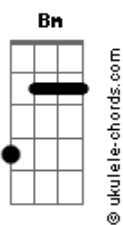

Miley Cyrus - Easy Lover

tom:
Intro: Em D Em D Em D Bm

[Primeira Parte]

Em D Em D
(Oh-woah) You're my baby, you're the only one
Em D Em D C7M
You drive me crazy, oh, but I still miss you when you're gone
D Em D Bm
Every second and every hour
Em D Em D
(Oh-woah) It's in your nature, to light me up
Em D Em D C7M
I love to hate ya, uh, but I can't stand it when you're gone
D Em D Bm
So I call you once every hour

[Refrão]

Em D Em
You got the love I always needed
D Em D Em
Tie me to horses and I still wouldn't leave ya
D C7M Am Bm Em D Bm
But you're not an eaaaaaaaasy lover

[Segunda Parte]

Em D Em D
You're a wildfire (Oh-woah), hmmm and i'm in your path
Em D Em D C7M
I've decided I wanna keep on dancing in the ashes
D Em N.C
And so I call out, "Let it burn" (Oh-woah)

[Refrão]

Em D Em
You got th? love I always needed
D Em D Em
Tie m? to horses and I still wouldn't leave ya
D C7M Am Bm Em D Bm
But you're not an eaaaaaaaasy lover (Lover, oh-woah)

[Pós-Refrão]

Em D Em D
No, I just can't give you up, no, I just can't give you up

Acordes

(Oh-woah)
Em D Em D
No, I just can't give you up, no, I just can't give you up
C7M Am Bm Em D
But you're not an eaaaaaaaasy lover
Bm
Easy lover, hey (Oh-woah)

[Ponte]

Em N.C
You got the love I always needed (Ah)
Em N.C
Tie me to horses, I still wouldn't leave you (Tell 'em, B)
C7M B Em
But you're not an eaaaaaaaasy lover (You're not an easy, you're not an easy)

[Refrão]

N.c. Em D Em D
You make it hard to touch another (You make it hard)
Em D Em D
Anything goes when we're under cover
C7M Am Bm Em
But you're not an eaaaaaaaasy lover
Bm
(Easy lover, oh-woah)
[Pós-Refrão]

Em D
No, I just can't give you up
Em D
No, I just can't give you up
Em D
No, I just can't give you up
Em D
No, I just can't give you up
C7M Am Bm Em
But you're not an eaaaaaaaasy lover
Em D
No, I just can't give you up
Em D
No, I just can't give you up
Em D
No, I just can't give you up
Em D
No, I just can't give you up
C7M Am Bm Em
But you're not an eaaaaaaaasy lover