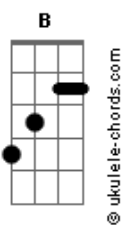

Miley Cyrus - Easy Lover

tom:
Intro: Em D Em D Em D Bm

[Primeira Parte]

Em D Em D
(Oh-woah) You're my baby, you're the only one
Em D Em D C7M
You drive me crazy, oh, but I still miss you when you're gone
D Em D Bm
Every second and every hour
Em D Em D
(Oh-woah) It's in your nature, to light me up
Em D Em D C7M
I love to hate ya, uh, but I can't stand it when you're gone
D Em D Bm
So I call you once every hour

[Refrão]

Em D Em
You got the love I always needed
D Em D Em
Tie me to horses and I still wouldn't leave ya
D C7M Am Bm Em D Bm
But you're not an eaaaaaaaasy lover

[Segunda Parte]

Em D Em D
You're a wildfire (Oh-woah), hmmm and i'm in your path
Em D Em D C7M
I've decided I wanna keep on dancing in the ashes
D Em N.C
And so I call out, "Let it burn" (Oh-woah)

[Refrão]

Em D Em
You got th? love I always needed
D Em D Em
Tie m? to horses and I still wouldn't leave ya
D C7M Am Bm Em D Bm
But you're not an eaaaaaaaasy lover (Lover, oh-woah)

[Pós-Refrão]

Em D Em D
No, I just can't give you up, no, I just can't give you up

Acordes

(Oh-woah)
Em D Em D
No, I just can't give you up, no, I just can't give you up
C7M Am Bm Em D
But you're not an eaaaaaaaasy lover
Bm
Easy lover, hey (Oh-woah)

[Ponte]

Em N.C
You got the love I always needed (Ah)
Em N.C
Tie me to horses, I still wouldn't leave you (Tell 'em, B)
C7M B Em
But you're not an eaaaaaaaasy lover (You're not an easy, you're not an easy)