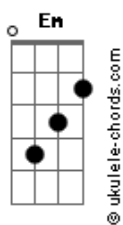

Miley Cyrus - Easy Lover

tom:
Intro: Em D Em D Em D Bm

[Primeira Parte]

Em D Em D
(Oh-woah) You're my baby, you're the only one
Em D Em D C7M
You drive me crazy, oh, but I still miss you when you're gone
D Em D Bm
Every second and every hour
Em D Em D
(Oh-woah) It's in your nature, to light me up
Em D Em D C7M
I love to hate ya, uh, but I can't stand it when you're gone
D Em D Bm
So I call you once every hour

[Refrão]

Em D Em
You got the love I always needed
D Em D Em
Tie me to horses and I still wouldn't leave ya
D C7M Am Bm Em D Bm
But you're not an eaaaaaaaasy lover

[Segunda Parte]

Em D Em D
You're a wildfire (Oh-woah), hmmm and i'm in your path
Em D Em D C7M
I've decided I wanna keep on dancing in the ashes
D Em N.C
And so I call out, "Let it burn" (Oh-woah)

[Refrão]

Em D Em
You got th? love I always needed
D Em D Em
Tie m? to horses and I still wouldn't leave ya
D C7M Am Bm Em D Bm
But you're not an eaaaaaaaasy lover (Lover, oh-woah)

[Pós-Refrão]

Em D Em D
No, I just can't give you up, no, I just can't give you up

Acordes

(Oh-woah)
Em D Em D
No, I just can't give you up, no, I just can't give you up
C7M Am Bm Em D
But you're not an eaaaaaaaasy lover
Bm
Easy lover, hey (Oh-woah)

[Ponte]

Em N.C
You got the love I always needed (Ah)
Em N.C
Tie me to horses, I still wouldn't leave you (Tell 'em, B)
C7M B Em
But you're not an eaaaaaaaasy lover (You're not an easy, you're not an easy)

[Refrão]

N.c. Em D Em D
You make it hard to touch another (You make it hard)
Em D Em D
Anything goes when we're under cover
C7M Am Bm Em
But you're not an eaaaaaaaasy lover
Bm
(Easy lover, oh-woah)
[Pós-Refrão]

Em D
No, I just can't give you up
Em D
No, I just can't give you up
Em D
No, I just can't give you up
Em D
No, I just can't give you up
C7M Am Bm Em
But you're not an eaaaaaaaasy lover
Em D
No, I just can't give you up
Em D
No, I just can't give you up
Em D
No, I just can't give you up
Em D
No, I just can't give you up
C7M Am Bm Em
But you're not an eaaaaaaaasy lover