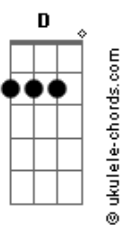

Miley Cyrus - Easy Lover

tom:
Intro: Em D Em D Em D Bm

[Primeira Parte]

Em D Em D
(Oh-woah) You're my baby, you're the only one
Em D Em D C7M
You drive me crazy, oh, but I still miss you when you're gone
D Em D Bm
Every second and every hour
Em D Em D
(Oh-woah) It's in your nature, to light me up
Em D Em D C7M
I love to hate ya, uh, but I can't stand it when you're gone
D Em D Bm
So I call you once every hour

[Refrão]

Em D Em
You got the love I always needed
D Em D Em
Tie me to horses and I still wouldn't leave ya
D C7M Am Bm Em D Bm
But you're not an eaaaaaaaasy lover

[Segunda Parte]

Em D Em D
You're a wildfire (Oh-woah), hmmm and i'm in your path
Em D Em D C7M
I've decided I wanna keep on dancing in the ashes
D Em N.C
And so I call out, "Let it burn" (Oh-woah)

[Refrão]

Em D Em
You got th? love I always needed
D Em D Em
Tie m? to horses and I still wouldn't leave ya
D C7M Am Bm Em D Bm
But you're not an eaaaaaaaasy lover (Lover, oh-woah)

[Pós-Refrão]

Em D Em D
No, I just can't give you up, no, I just can't give you up

Acordes

(Oh-woah)
Em D Em D
No, I just can't give you up, no, I just can't give you up
C7M Am Bm Em D
But you're not an eaaaaaaaasy lover
Bm
Easy lover, hey (Oh-woah)

[Ponte]

Em N.C
You got the love I always needed (Ah)
Em N.C
Tie me to horses, I still wouldn't leave you (Tell 'em, B)
C7M B Em
But you're not an eaaaaaaaasy lover (You're not an easy, you're not an easy)

[Refrão]

N.c. Em D Em D
You make it hard to touch another (You make it hard)
Em D Em D
Anything goes when we're under cover
C7M Am Bm Em
But you're not an eaaaaaaaasy lover
Bm
(Easy lover, oh-woah)
[Pós-Refrão]

Em D
No, I just can't give you up
Em D
No, I just can't give you up
Em D
No, I just can't give you up
Em D
No, I just can't give you up
C7M Am Bm Em
But you're not an eaaaaaaaasy lover
Em D
No, I just can't give you up
Em D
No, I just can't give you up
Em D
No, I just can't give you up
Em D
No, I just can't give you up
C7M Am Bm Em
But you're not an eaaaaaaaasy lover