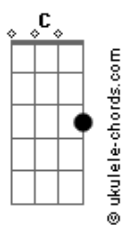

Miley Cyrus - Easy Lover

tom:
Intro: Em D Em D Em D Bm

[Primeira Parte]

Em D Em D
(Oh-woah) You're my baby, you're the only one
Em D Em D C7M
You drive me crazy, oh, but I still miss you when you're gone
D Em D Bm
Every second and every hour
Em D Em D
(Oh-woah) It's in your nature, to light me up
Em D Em D C7M
I love to hate ya, uh, but I can't stand it when you're gone
D Em D Bm
So I call you once every hour

[Refrão]

Em D Em
You got the love I always needed
D Em D Em
Tie me to horses and I still wouldn't leave ya
D C7M Am Bm Em D Bm
But you're not an eaaaaaaaasy lover

[Segunda Parte]

Em D Em D
You're a wildfire (Oh-woah), hmmm and i'm in your path
Em D Em D C7M
I've decided I wanna keep on dancing in the ashes
D Em N.C
And so I call out, "Let it burn" (Oh-woah)

[Refrão]

Em D Em
You got th? love I always needed
D Em D Em
Tie m? to horses and I still wouldn't leave ya
D C7M Am Bm Em D Bm
But you're not an eaaaaaaaasy lover (Lover, oh-woah)

[Pós-Refrão]

Em D Em D
No, I just can't give you up, no, I just can't give you up

Acordes

(Oh-woah)
Em D Em D
No, I just can't give you up, no, I just can't give you up
C7M Am Bm Em D
But you're not an eaaaaaaaasy lover
Bm
Easy lover, hey (Oh-woah)

[Ponte]

Em N.C
You got the love I always needed (Ah)
Em N.C
Tie me to horses, I still wouldn't leave you (Tell 'em, B)
C7M B Em
But you're not an eaaaaaaaasy lover (You're not an easy, you're not an easy)

[Refrão]

N.c. Em D Em D
You make it hard to touch another (You make it hard)
Em D Em D
Anything goes when we're under cover
C7M Am Bm Em
But you're not an eaaaaaaaasy lover
Bm
(Easy lover, oh-woah)
[Pós-Refrão]

Em D
No, I just can't give you up
Em D
No, I just can't give you up
Em D
No, I just can't give you up
Em D
No, I just can't give you up
C7M Am Bm Em
But you're not an eaaaaaaaasy lover
Em D
No, I just can't give you up
Em D
No, I just can't give you up
Em D
No, I just can't give you up
Em D
No, I just can't give you up
C7M Am Bm Em
But you're not an eaaaaaaaasy lover