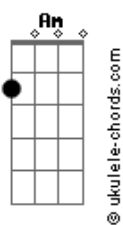

Miley Cyrus - Easy Lover

tom:
Intro: Em D Em D Em D Bm

[Primeira Parte]

Em D Em D
(Oh-woah) You're my baby, you're the only one
Em D Em D C7M
You drive me crazy, oh, but I still miss you when you're gone
D Em D Bm
Every second and every hour
Em D Em D
(Oh-woah) It's in your nature, to light me up
Em D Em D C7M
I love to hate ya, uh, but I can't stand it when you're gone
D Em D Bm
So I call you once every hour

[Refrão]

Em D Em
You got the love I always needed
D Em D Em
Tie me to horses and I still wouldn't leave ya
D C7M Am Bm Em D Bm
But you're not an eaaaaaaaasy lover

[Segunda Parte]

Em D Em D
You're a wildfire (Oh-woah), hmmm and i'm in your path
Em D Em D C7M
I've decided I wanna keep on dancing in the ashes
D Em N.C
And so I call out, "Let it burn" (Oh-woah)

[Refrão]

Em D Em
You got th? love I always needed
D Em D Em
Tie m? to horses and I still wouldn't leave ya
D C7M Am Bm Em D Bm
But you're not an eaaaaaaaasy lover (Lover, oh-woah)

[Pós-Refrão]

Em D Em D
No, I just can't give you up, no, I just can't give you up

Acordes

(Oh-woah)
Em D Em D
No, I just can't give you up, no, I just can't give you up
C7M Am Bm Em D
But you're not an eaaaaaaaasy lover
Bm
Easy lover, hey (Oh-woah)

[Ponte]

Em N.C
You got the love I always needed (Ah)
Em N.C
Tie me to horses, I still wouldn't leave you (Tell 'em, B)
C7M B Em
But you're not an eaaaaaaaasy lover (You're not an easy, you're not an easy)

[Refrão]

N.c. Em D Em D
You make it hard to touch another (You make it hard)
Em D Em D
Anything goes when we're under cover
C7M Am Bm Em
But you're not an eaaaaaaaasy lover
Bm
(Easy lover, oh-woah)
[Pós-Refrão]

Em D
No, I just can't give you up
Em D
No, I just can't give you up
Em D
No, I just can't give you up
Em D
No, I just can't give you up
C7M Am Bm Em
But you're not an eaaaaaaaasy lover
Em D
No, I just can't give you up
Em D
No, I just can't give you up
Em D
No, I just can't give you up
Em D
No, I just can't give you up
C7M Am Bm Em
But you're not an eaaaaaaaasy lover