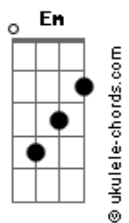

Miley Cyrus - Easy Lover

tom:
Intro: Em D Em D Em D Bm

[Primeira Parte]

Em D Em D
(Oh-woah) You're my baby, you're the only one
Em D Em D C
You drive me crazy, oh, but I still miss you when you're gone
D Em D Bm
Every second and every hour
Em D Em D
(Oh-woah) It's in your nature, to light me up
Em D Em D C
I love to hate ya, uh, but I can't stand it when you're gone
D Em D Bm
So I call you once every hour

[Refrão]

Em D Em
You got the love I always needed
D Em D Em
Tie me to horses and I still wouldn't leave ya
D C Am Bm Em D Bm
But you're not an eaaaaaaaasy lover

[Segunda Parte]

Em D Em D
You're a wildfire (Oh-woah), hmmm and i'm in your path
Em D Em D C
I've decided I wanna keep on dancing in the ashes
D Em N.C
And so I call out, "Let it burn" (Oh-woah)

[Refrão]

Em D Em
You got th? love I always needed
D Em D Em
Tie m? to horses and I still wouldn't leave ya
D C Am Bm Em D Bm
But you're not an eaaaaaaaasy lover (Lover, oh-woah)

[Pós-Refrão]

Em D Em D
No, I just can't give you up, no, I just can't give you up

Acordes

(Oh-woah)
Em D Em D
No, I just can't give you up, no, I just can't give you up
C Am Bm Em D
But you're not an eaaaaaaaasy lover
Bm
Easy lover, hey (Oh-woah)

[Ponte]

Em N.C
You got the love I always needed (Ah)
Em N.C
Tie me to horses, I still wouldn't leave you (Tell 'em, B)
C B Em
But you're not an eaaaaaaaasy lover (You're not an easy, you're not an easy)

[Refrão]

N.c. Em D Em D
You make it hard to touch another (You make it hard)
Em D Em D
Anything goes when we're under cover
C Am Bm Em
But you're not an eaaaaaaaasy lover
Bm
(Easy lover, oh-woah)
[Pós-Refrão]

Em D
No, I just can't give you up
Em D
No, I just can't give you up
Em D
No, I just can't give you up
Em D
No, I just can't give you up
C Am Bm Em
But you're not an eaaaaaaaasy lover
Em D
No, I just can't give you up
Em D
No, I just can't give you up
Em D
No, I just can't give you up
Em D
No, I just can't give you up
C Am Bm Em
But you're not an eaaaaaaaasy lover