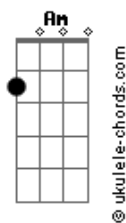

Miley Cyrus - Easy Lover

tom:
Intro: Em D Em D Em D Bm

[Primeira Parte]

Em D Em D
(Oh-woah) You're my baby, you're the only one
Em D Em D C
You drive me crazy, oh, but I still miss you when you're gone
D Em D Bm
Every second and every hour
Em D Em D
(Oh-woah) It's in your nature, to light me up
Em D Em D C
I love to hate ya, uh, but I can't stand it when you're gone
D Em D Bm
So I call you once every hour

[Refrão]

Em D Em
You got the love I always needed
D Em D Em
Tie me to horses and I still wouldn't leave ya
D C Am Bm Em D Bm
But you're not an eaaaaaaaasy lover

[Segunda Parte]

Em D Em D
You're a wildfire (Oh-woah), hmmm and i'm in your path
Em D Em D C
I've decided I wanna keep on dancing in the ashes
D Em N.C
And so I call out, "Let it burn" (Oh-woah)

[Refrão]

Em D Em
You got th? love I always needed
D Em D Em
Tie m? to horses and I still wouldn't leave ya
D C Am Bm Em D Bm
But you're not an eaaaaaaaasy lover (Lover, oh-woah)

[Pós-Refrão]

Em D Em D
No, I just can't give you up, no, I just can't give you up

Acordes

(Oh-woah)
Em D Em D
No, I just can't give you up, no, I just can't give you up
C Am Bm Em D
But you're not an eaaaaaaaasy lover
Bm
Easy lover, hey (Oh-woah)

[Ponte]

Em N.C
You got the love I always needed (Ah)
Em N.C
Tie me to horses, I still wouldn't leave you (Tell 'em, B)
C B Em
But you're not an eaaaaaaaasy lover (You're not an easy, you're not an easy)

[Refrão]

N.c. Em D Em D
You make it hard to touch another (You make it hard)
Em D Em D
Anything goes when we're under cover
C Am Bm Em
But you're not an eaaaaaaaasy lover
Bm
(Easy lover, oh-woah)
[Pós-Refrão]

Em D
No, I just can't give you up
Em D
No, I just can't give you up
Em D
No, I just can't give you up
Em D
No, I just can't give you up
C Am Bm Em
But you're not an eaaaaaaaasy lover
Em D
No, I just can't give you up
Em D
No, I just can't give you up
Em D
No, I just can't give you up
Em D
No, I just can't give you up
C Am Bm Em
But you're not an eaaaaaaaasy lover