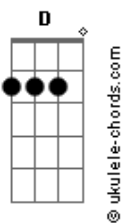

Miley Cyrus - Easy Lover

tom:
Intro: Em D Em D Em D Bm

[Primeira Parte]

Em D Em D
(Oh-woah) You're my baby, you're the only one
Em D Em D C
You drive me crazy, oh, but I still miss you when you're gone
D Em D Bm
Every second and every hour
Em D Em D
(Oh-woah) It's in your nature, to light me up
Em D Em D C
I love to hate ya, uh, but I can't stand it when you're gone
D Em D Bm
So I call you once every hour

[Refrão]

Em D Em
You got the love I always needed
D Em D Em
Tie me to horses and I still wouldn't leave ya
D C Am Bm Em D Bm
But you're not an eaaaaaaaasy lover

[Segunda Parte]

Em D Em D
You're a wildfire (Oh-woah), hmmm and i'm in your path
Em D Em D C
I've decided I wanna keep on dancing in the ashes
D Em N.C
And so I call out, "Let it burn" (Oh-woah)

[Refrão]

Em D Em
You got th? love I always needed
D Em D Em
Tie m? to horses and I still wouldn't leave ya
D C Am Bm Em D Bm
But you're not an eaaaaaaaasy lover (Lover, oh-woah)

[Pós-Refrão]

Em D Em D
No, I just can't give you up, no, I just can't give you up

Acordes

(Oh-woah)
Em D Em D
No, I just can't give you up, no, I just can't give you up
C Am Bm Em D
But you're not an eaaaaaaaasy lover
Bm
Easy lover, hey (Oh-woah)

[Ponte]

Em N.C
You got the love I always needed (Ah)
Em N.C
Tie me to horses, I still wouldn't leave you (Tell 'em, B)
C B Em
But you're not an eaaaaaaaasy lover (You're not an easy, you're not an easy)

[Refrão]

N.c. Em D Em D
You make it hard to touch another (You make it hard)
Em D Em D
Anything goes when we're under cover
C Am Bm Em
But you're not an eaaaaaaaasy lover
Bm
(Easy lover, oh-woah)
[Pós-Refrão]

Em D
No, I just can't give you up
Em D
No, I just can't give you up
Em D
No, I just can't give you up
Em D
No, I just can't give you up
C Am Bm Em
But you're not an eaaaaaaaasy lover
Em D
No, I just can't give you up
Em D
No, I just can't give you up
Em D
No, I just can't give you up
Em D
No, I just can't give you up
C Am Bm Em
But you're not an eaaaaaaaasy lover