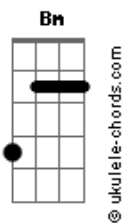

Miley Cyrus - Easy Lover

tom:
Intro: Em D Em D Em D Bm

[Primeira Parte]

Em D Em D
(Oh-woah) You're my baby, you're the only one
Em D Em D C
You drive me crazy, oh, but I still miss you when you're gone
D Em D Bm
Every second and every hour
Em D Em D
(Oh-woah) It's in your nature, to light me up
Em D Em D C
I love to hate ya, uh, but I can't stand it when you're gone
D Em D Bm
So I call you once every hour

[Refrão]

Em D Em
You got the love I always needed
D Em D Em
Tie me to horses and I still wouldn't leave ya
D C Am Bm Em D Bm
But you're not an eaaaaaaaasy lover

[Segunda Parte]

Em D Em D
You're a wildfire (Oh-woah), hmmm and i'm in your path
Em D Em D C
I've decided I wanna keep on dancing in the ashes
D Em N.C
And so I call out, "Let it burn" (Oh-woah)

[Refrão]

Em D Em
You got th? love I always needed
D Em D Em
Tie m? to horses and I still wouldn't leave ya
D C Am Bm Em D Bm
But you're not an eaaaaaaaasy lover (Lover, oh-woah)

[Pós-Refrão]

Em D Em D
No, I just can't give you up, no, I just can't give you up

Acordes

(Oh-woah)
Em D Em D
No, I just can't give you up, no, I just can't give you up
C Am Bm Em D
But you're not an eaaaaaaaasy lover
Bm
Easy lover, hey (Oh-woah)

[Ponte]

Em N.C
You got the love I always needed (Ah)
Em N.C
Tie me to horses, I still wouldn't leave you (Tell 'em, B)
C B Em
But you're not an eaaaaaaaasy lover (You're not an easy, you're not an easy)

[Refrão]

N.c. Em D Em D
You make it hard to touch another (You make it hard)
Em D Em D
Anything goes when we're under cover
C Am Bm Em
But you're not an eaaaaaaaasy lover
Bm
(Easy lover, oh-woah)
[Pós-Refrão]

Em D
No, I just can't give you up
Em D
No, I just can't give you up
Em D
No, I just can't give you up
Em D
No, I just can't give you up
C Am Bm Em
But you're not an eaaaaaaaasy lover
Em D
No, I just can't give you up
Em D
No, I just can't give you up
Em D
No, I just can't give you up
Em D
No, I just can't give you up
C Am Bm Em
But you're not an eaaaaaaaasy lover