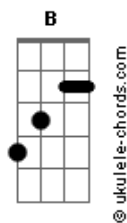

Miley Cyrus - Easy Lover

tom:
Intro: Em D Em D Em D Bm

[Primeira Parte]

Em D Em D
(Oh-woah) You're my baby, you're the only one
Em D Em D C
You drive me crazy, oh, but I still miss you when you're gone
D Em D Bm
Every second and every hour
Em D Em D
(Oh-woah) It's in your nature, to light me up
Em D Em D C
I love to hate ya, uh, but I can't stand it when you're gone
D Em D Bm
So I call you once every hour

[Refrão]

Em D Em
You got the love I always needed
D Em D Em
Tie me to horses and I still wouldn't leave ya
D C Am Bm Em D Bm
But you're not an eaaaaaaaasy lover

[Segunda Parte]

Em D Em D
You're a wildfire (Oh-woah), hmmm and i'm in your path
Em D Em D C
I've decided I wanna keep on dancing in the ashes
D Em N.C
And so I call out, "Let it burn" (Oh-woah)

[Refrão]

Em D Em
You got th? love I always needed
D Em D Em
Tie m? to horses and I still wouldn't leave ya
D C Am Bm Em D Bm
But you're not an eaaaaaaaasy lover (Lover, oh-woah)

[Pós-Refrão]

Em D Em D
No, I just can't give you up, no, I just can't give you up

Acordes

(Oh-woah)
Em D Em D
No, I just can't give you up, no, I just can't give you up
C Am Bm Em D
But you're not an eaaaaaaaasy lover
Bm
Easy lover, hey (Oh-woah)

[Ponte]

Em N.C
You got the love I always needed (Ah)
Em N.C
Tie me to horses, I still wouldn't leave you (Tell 'em, B)
C B Em
But you're not an eaaaaaaaasy lover (You're not an easy, you're not an easy)

[Refrão]

N.c. Em D Em D
You make it hard to touch another (You make it hard)
Em D Em D
Anything goes when we're under cover
C Am Bm Em
But you're not an eaaaaaaaasy lover
Bm
(Easy lover, oh-woah)
[Pós-Refrão]

Em D
No, I just can't give you up
Em D
No, I just can't give you up
Em D
No, I just can't give you up
Em D
No, I just can't give you up
C Am Bm Em
But you're not an eaaaaaaaasy lover
Em D
No, I just can't give you up
Em D
No, I just can't give you up
Em D
No, I just can't give you up
Em D
No, I just can't give you up
C Am Bm Em
But you're not an eaaaaaaaasy lover