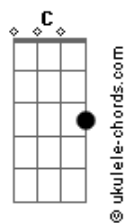

Miley Cyrus - Easy Lover

tom:
Intro: Em D Em D Em D Bm

[Primeira Parte]

Em D Em D
(Oh-woah) You're my baby, you're the only one
Em D Em D C
You drive me crazy, oh, but I still miss you when you're gone
D Em D Bm
Every second and every hour
Em D Em D
(Oh-woah) It's in your nature, to light me up
Em D Em D C
I love to hate ya, uh, but I can't stand it when you're gone
D Em D Bm
So I call you once every hour

[Refrão]

Em D Em
You got the love I always needed
D Em D Em
Tie me to horses and I still wouldn't leave ya
D C Am Bm Em D Bm
But you're not an eaaaaaaaasy lover

[Segunda Parte]

Em D Em D
You're a wildfire (Oh-woah), hmmm and i'm in your path
Em D Em D C
I've decided I wanna keep on dancing in the ashes
D Em N.C
And so I call out, "Let it burn" (Oh-woah)

[Refrão]

Em D Em
You got th? love I always needed
D Em D Em
Tie m? to horses and I still wouldn't leave ya
D C Am Bm Em D Bm
But you're not an eaaaaaaaasy lover (Lover, oh-woah)

[Pós-Refrão]

Em D Em D
No, I just can't give you up, no, I just can't give you up

Acordes

(Oh-woah)
Em D Em D
No, I just can't give you up, no, I just can't give you up
C Am Bm Em D
But you're not an eaaaaaaaasy lover
Bm
Easy lover, hey (Oh-woah)

[Ponte]

Em N.C
You got the love I always needed (Ah)
Em N.C
Tie me to horses, I still wouldn't leave you (Tell 'em, B)
C B Em
But you're not an eaaaaaaaasy lover (You're not an easy, you're not an easy)

[Refrão]

N.c. Em D Em D
You make it hard to touch another (You make it hard)
Em D Em D
Anything goes when we're under cover
C Am Bm Em
But you're not an eaaaaaaaasy lover
Bm
(Easy lover, oh-woah)
[Pós-Refrão]

Em D
No, I just can't give you up
Em D
No, I just can't give you up
Em D
No, I just can't give you up
Em D
No, I just can't give you up
C Am Bm Em
But you're not an eaaaaaaaasy lover
Em D
No, I just can't give you up
Em D
No, I just can't give you up
Em D
No, I just can't give you up
Em D
No, I just can't give you up
C Am Bm Em
But you're not an eaaaaaaaasy lover